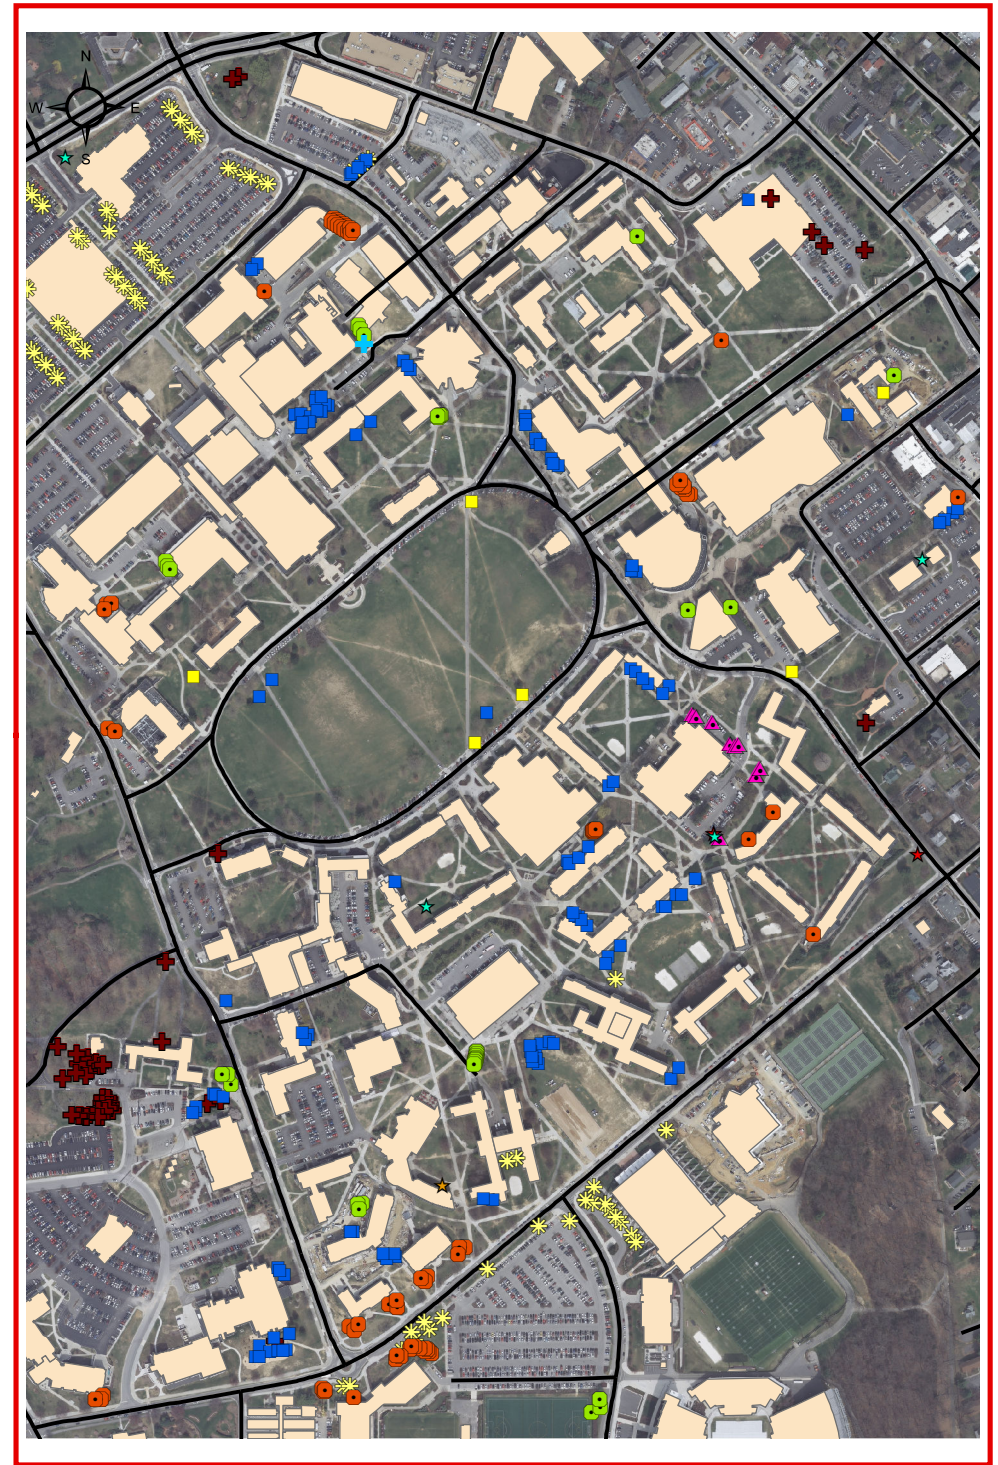

Fruit and Nut Trees on Virginia Tech's Campus

<http://urbanforestry.frec.vt.edu/campusfruitmap/>

0 0.125 0.25 0.5 Miles

Legend

- | | |
|---|--|
| + Hickory | ■ Hackberry |
| ★ Sweet Cherry | ■ Serviceberry |
| ★ Black Cherry | + Black Walnut |
| ★ Plum | ✱ Ginkgo |
| ▲ Cornelian Cherry | — Roads |
| ● Crabapple | Campus Buildings |
| ● Hawthorn | |

0 0.05 0.1 0.2 Miles

Created May 2013 by Lele Kimball