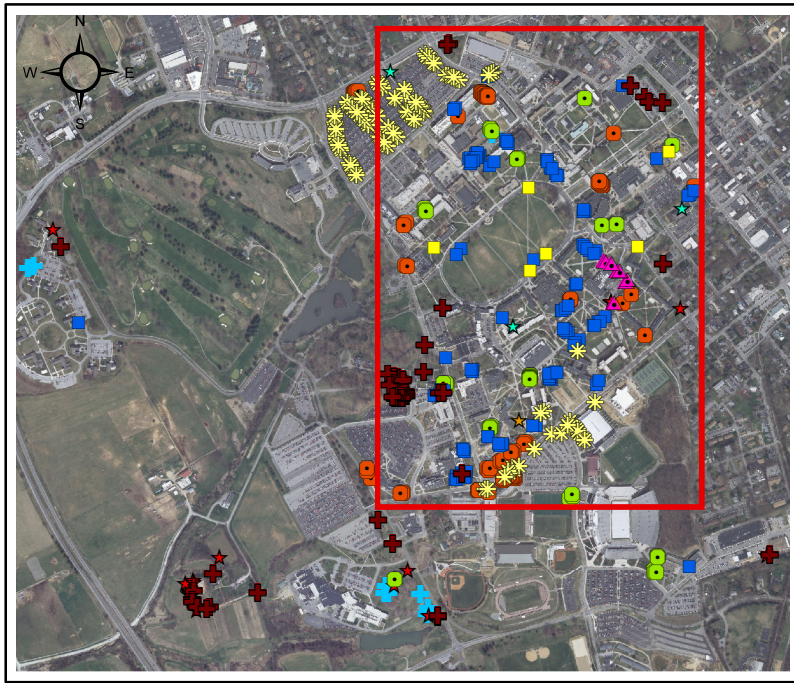

Fruit and Nut Trees on Virginia Tech's Campus

<http://urbanforestry.frec.vt.edu/campusfruitmap/>

0 0.125 0.25 0.5 Miles

Legend

- | | |
|---|--|
| + Hickory | ■ Hackberry |
| ★ Sweet Cherry | ■ Serviceberry |
| ★ Black Cherry | + Black Walnut |
| ★ Plum | ✱ Ginkgo |
| ▲ Cornelian Cherry | — Roads |
| ● Crabapple | Campus Buildings |
| ● Hawthorn | |

0 0.05 0.1 0.2 Miles

Created May 2013 by Lele Kimball